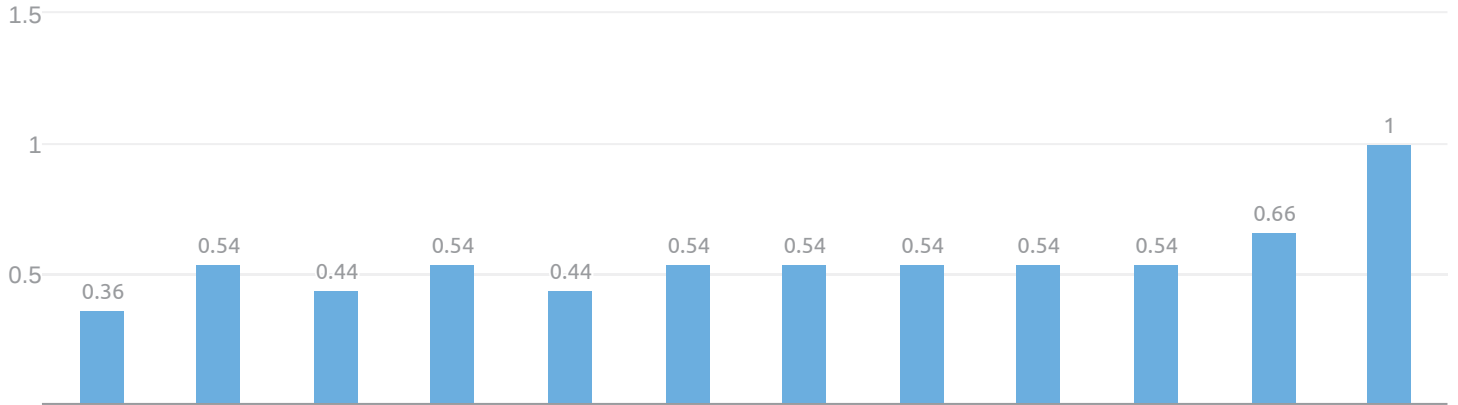

**EXECUTIVE
CONNEXIONS**

Accelerate your career success

www.executiveconnexions.com

Keyword Analytics: Overview (Desktop)

outplacement

Keyword Research: Trend

UK | outplacement

Phrase Match Keywords (2,072)

UK | outplacement

Keyword	Volume	CPC (GBP)
outplacement	390	8.97
outplacement services	320	14.65
outplacement support	210	16.06
executive outplacement	140	11.58
director outplacement	70	0.00

Related Keywords (8)